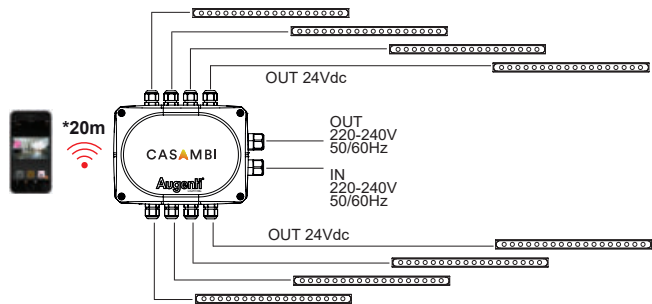

HUB.24V.001.CA

Stem Bollard HUB.24V.001.CA **MAX 5 pz.**
24vdc CASAMBI

Stem Wall HUB.24V.001.CA **MAX 5 pz.**
24vdc CASAMBI

MatrixMini 24Vdc - 8W HUB.24V.001.CA **MAX 8 pz.**
24vdc CASAMBI

MatrixMini R 24Vdc - 8W HUB.24V.001.CA **MAX 8 pz.**
24vdc CASAMBI

MatrixMini 24Vdc - 12W HUB.24V.001.CA **MAX 5 pz.**
24vdc CASAMBI

MatrixMini R 24Vdc - 12W HUB.24V.001.CA **MAX 5 pz.**
24vdc CASAMBI

MatrixMini 24Vdc - 16W HUB.24V.001.CA **MAX 4 pz.**
24vdc CASAMBI

MatrixMini R 24Vdc - 16W HUB.24V.001.CA **MAX 4 pz.**
24vdc CASAMBI