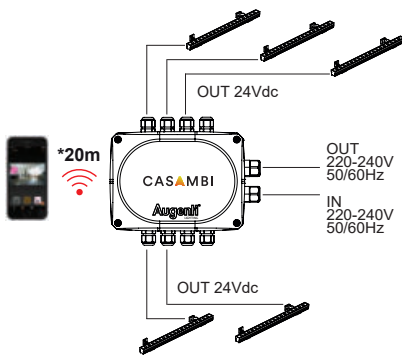

HUB.24V.001.CA

Stem Bollard HUB.24V.001.CA **MAX 5 pz.**
24vdc CASAMBI

Stem Wall HUB.24V.001.CA **MAX 5 pz.**
24vdc CASAMBI

MatrixMini 24Vdc - 8W HUB.24V.001.CA **MAX 8 pz.**
24vdc CASAMBI

MatrixMini R 24Vdc - 8W HUB.24V.001.CA **MAX 8 pz.**
24vdc CASAMBI

MatrixMini 24Vdc - 12W HUB.24V.001.CA **MAX 5 pz.**
24vdc CASAMBI

MatrixMini R 24Vdc - 12W HUB.24V.001.CA **MAX 5 pz.**
24vdc CASAMBI

MatrixMini 24Vdc - 16W HUB.24V.001.CA **MAX 4 pz.**
24vdc CASAMBI

MatrixMini R 24Vdc - 16W HUB.24V.001.CA **MAX 4 pz.**
24vdc CASAMBI