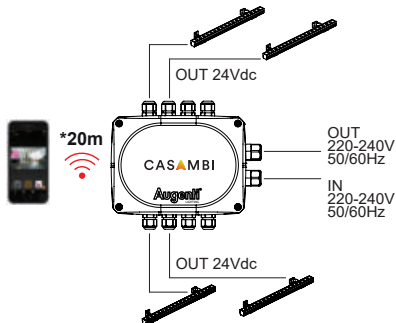

HUB.24V.001.CA

Stem Bollard HUB.24V.001.CA **MAX 5 pz.**
24vdc CASAMBI

Stem Wall HUB.24V.001.CA **MAX 5 pz.**
24vdc CASAMBI

MatrixMini 24Vdc - 8W HUB.24V.001.CA **MAX 8 pz.**
24vdc CASAMBI

MatrixMini R 24Vdc - 8W HUB.24V.001.CA **MAX 8 pz.**
24vdc CASAMBI

MatrixMini 24Vdc - 12W HUB.24V.001.CA **MAX 5 pz.**
24vdc CASAMBI

MatrixMini R 24Vdc - 12W HUB.24V.001.CA **MAX 5 pz.**
24vdc CASAMBI

MatrixMini 24Vdc - 16W HUB.24V.001.CA **MAX 4 pz.**
24vdc CASAMBI

MatrixMini R 24Vdc - 16W HUB.24V.001.CA **MAX 4 pz.**
24vdc CASAMBI