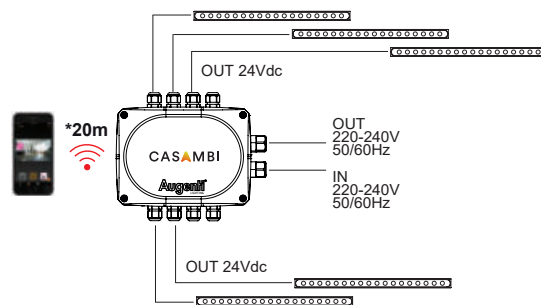

HUB.24V.001.CA

Stem Bollard HUB.24V.001.CA **MAX 5 pz.**
24vdc CASAMBI

Stem Wall HUB.24V.001.CA **MAX 5 pz.**
24vdc CASAMBI

MatrixMini 24Vdc - 8W HUB.24V.001.CA **MAX 8 pz.**
24vdc CASAMBI

MatrixMini R 24Vdc - 8W HUB.24V.001.CA **MAX 8 pz.**
24vdc CASAMBI

MatrixMini 24Vdc - 12W HUB.24V.001.CA **MAX 5 pz.**
24vdc CASAMBI

MatrixMini R 24Vdc - 12W HUB.24V.001.CA **MAX 5 pz.**
24vdc CASAMBI

MatrixMini 24Vdc - 16W HUB.24V.001.CA **MAX 4 pz.**
24vdc CASAMBI

MatrixMini R 24Vdc - 16W HUB.24V.001.CA **MAX 4 pz.**
24vdc CASAMBI