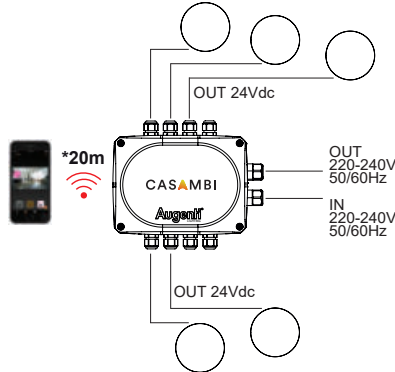

HUB.24V.001.CA

Stem Bollard HUB.24V.001.CA **MAX 5 pz.**
24vdc CASAMBI

Stem Wall HUB.24V.001.CA **MAX 5 pz.**
24vdc CASAMBI

MatrixMini 24Vdc - 8W HUB.24V.001.CA **MAX 8 pz.**
24vdc CASAMBI

MatrixMini R 24Vdc - 8W HUB.24V.001.CA **MAX 8 pz.**
24vdc CASAMBI

MatrixMini 24Vdc - 12W HUB.24V.001.CA **MAX 5 pz.**
24vdc CASAMBI

MatrixMini R 24Vdc - 12W HUB.24V.001.CA **MAX 5 pz.**
24vdc CASAMBI

MatrixMini 24Vdc - 16W HUB.24V.001.CA **MAX 4 pz.**
24vdc CASAMBI

MatrixMini R 24Vdc - 16W HUB.24V.001.CA **MAX 4 pz.**
24vdc CASAMBI