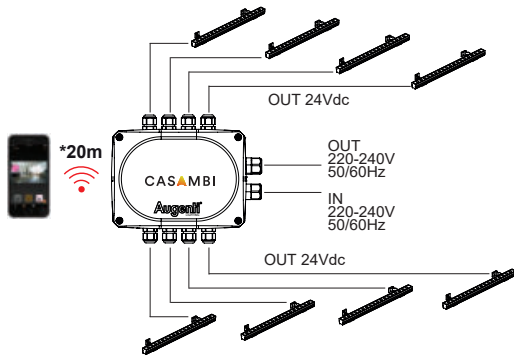

HUB.24V.001.CA

Stem Bollard HUB.24V.001.CA **MAX 5 pz.**
24vdc CASAMBI

Stem Wall HUB.24V.001.CA **MAX 5 pz.**
24vdc CASAMBI

MatrixMini 24Vdc - 8W HUB.24V.001.CA **MAX 8 pz.**
24vdc CASAMBI

MatrixMini R 24Vdc - 8W HUB.24V.001.CA **MAX 8 pz.**
24vdc CASAMBI

MatrixMini 24Vdc - 12W HUB.24V.001.CA **MAX 5 pz.**
24vdc CASAMBI

MatrixMini R 24Vdc - 12W HUB.24V.001.CA **MAX 5 pz.**
24vdc CASAMBI

MatrixMini 24Vdc - 16W HUB.24V.001.CA **MAX 4 pz.**
24vdc CASAMBI

MatrixMini R 24Vdc - 16W HUB.24V.001.CA **MAX 4 pz.**
24vdc CASAMBI