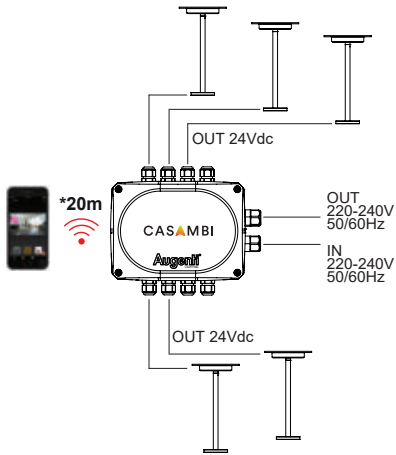

HUB.24V.001.CA

Stem Bollard HUB.24V.001.CA **MAX 5 pz.**
24vdc CASAMBI

Stem Wall HUB.24V.001.CA **MAX 5 pz.**
24vdc CASAMBI

MatrixMini 24Vdc - 8W HUB.24V.001.CA **MAX 8 pz.**
24vdc CASAMBI

MatrixMini R 24Vdc - 8W HUB.24V.001.CA **MAX 8 pz.**
24vdc CASAMBI